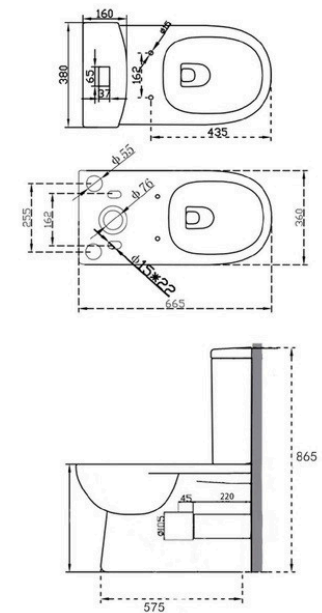

SPEC PACK BATHROOM COLLECTION

SPEC SHEET

Classic Back to wall, Box Rim Toilet, P-trap

PRODUCT CODE:

- 75C0010A Toilet Suite, Box Rim, Back to Wall
- 75C0010B Toilet Suite, Box Rim, Back to Wall, S-trap set out 80-150mm
- 75C0010C Toilet Suite, Box Rim, Back to Wall, S-trap set out 150-210mm

FEATURES:

- Full vitreous China suite Boxed rim flush wall faced pan
- Soft closing & quick release seat
- Polypropylene seat and lid,
- Chrome dual flush button
- Universal inlet Bottom & Back options
- WELS 4 star rated, 4.6/3.1/3.4L
- S-trap set out, 80mm-150mm, 150mm-210mm available
- AS/NZS 2887:1993 Plastic waste fittings
- AS/NZS 1172:2014 Sanitary plumbing products Water closet pans
- AS/NZS 6400:2016 Water efficient products
- AS/NZS 1976:1992 Vitreous China used in sanitary appliances

OVERALL DIMENSIONS:

575 W x 865 H

WEIGHT: 59.5KG

WARRANTY:

5 years on vitreous china
1 year on fittings & seals
1 year on parts and labour

Disclaimer: All measurement are in millimetres and are solely for reference purposes. Colours have been reproduced with as much accuracy as possible. Any changes resulting from technical advance of design or colour may be made without prior notice. Tapware, accessories and appliances are for illustration purposes only. Further information on warranties is available at www.everhard.com.au

SPEC PACK BATHROOM COLLECTION

PRODUCT DRAWING