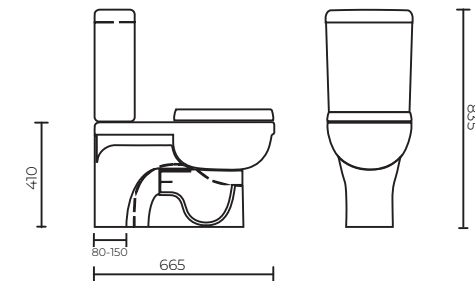

SPEC PACK BATHROOM COLLECTION

SPEC SHEET

CLASSIC BACK TO WALL 80-150MM SET OUT S TRAP TOILET SUITE

PRODUCT CODE:

75502B

FEATURES:

- / Full vitreous china suite
- / Boxed rim flush wall faced pan
- / Soft closing & quick release seat
- / Polypropylene seat and lid, chrome dual flush button
- / Bottom inlet RH/LH or back inlet
- / WELS 4 star rated, 4/5/3L

OVERALL DIMENSIONS:

665 W x 835mm H

PRODUCT VARIATIONS:

75503B | Classic Back to Wall 150-210mm
set out S Trap Toilet Suite

WARRANTY:

5 years

Disclaimer: All measurement are in millimetres and are solely for reference purposes. Colours have been reproduced with as much accuracy as possible. Any changes resulting from technical advance of design or colour may be made without prior notice. Tapware, accessories and appliances are for illustration purposes only. Further information on warranties is available at www.everhard.com.au