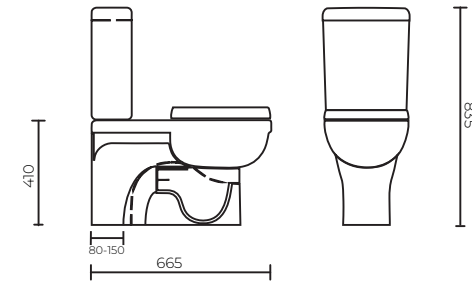

SPEC PACK BATHROOM COLLECTION

SPEC SHEET

CLASSIC BACK TO WALL 80-150MM SET OUT S TRAP TOILET SUITE

PRODUCT CODE:

75502B

FEATURES:

- / Full vitreous china suite
- / Boxed rim flush wall faced pan
- / Soft closing & quick release seat
- / Polypropylene seat and lid, chrome dual flush button
- / Bottom inlet RH/LH or back inlet
- / WELS 4 star rated, 4/5/3L

OVERALL DIMENSIONS:

665 W x 835mm H

PRODUCT VARIATIONS:

75503B | Classic Back to Wall 150-210mm
set out S Trap Toilet Suite

WARRANTY:

5 years

Disclaimer: All measurement are in millimetres and are solely for reference purposes. Colours have been reproduced with as much accuracy as possible. Any changes resulting from technical advance of design or colour may be made without prior notice. Tapware, accessories and appliances are for illustration purposes only. Further information on warranties is available at www.everhard.com.au