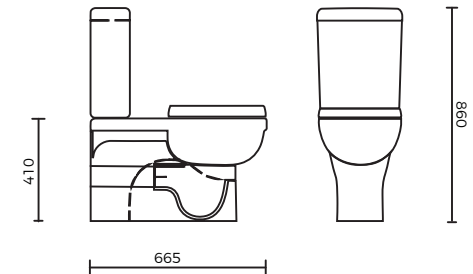

SPEC PACK BATHROOM COLLECTION

SPEC SHEET

CLASSIC BACK TO WALL P TRAP TOILET SUITE

PRODUCT CODE:

75509

FEATURES:

- / Full vitreous china suite
- / Boxed rim flush wall faced pan
- / Soft closing & quick release seat
- / Polypropylene seat and lid, chrome dual flush button
- / Bottom inlet RH/LH or back inlet
- / WELS 4 star rated, 4/5/3L

OVERALL DIMENSIONS:

665 W x 860mm H

WARRANTY:

- 5 years on cistern and pan
- 1 year on internals and rubber fittings

Disclaimer: All measurement are in millimetres and are solely for reference purposes. Colours have been reproduced with as much accuracy as possible. Any changes resulting from technical advance of design or colour may be made without prior notice. Tapware, accessories and appliances are for illustration purposes only. Further information on warranties is available at www.everhard.com.au