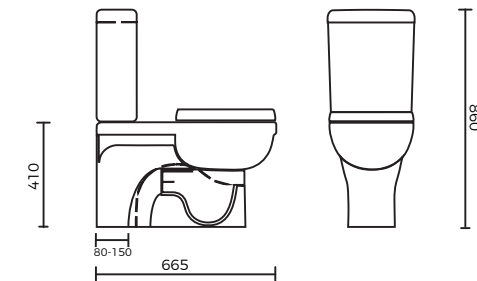

## CLASSIC BACK TO WALL 80-150MM SET OUT S TRAP TOILET SUITE

### FEATURES:

- / Full vitreous china suite
- / Boxed rim flush wall faced pan
- / Soft closing & quick release seat
- / Polypropylene seat and lid, chrome dual flush button
- / Bottom inlet RH/LH or back inlet
- / WELS 4 star rated, 4/5/3L

### OVERALL DIMENSIONS:

665 W x 860mm H