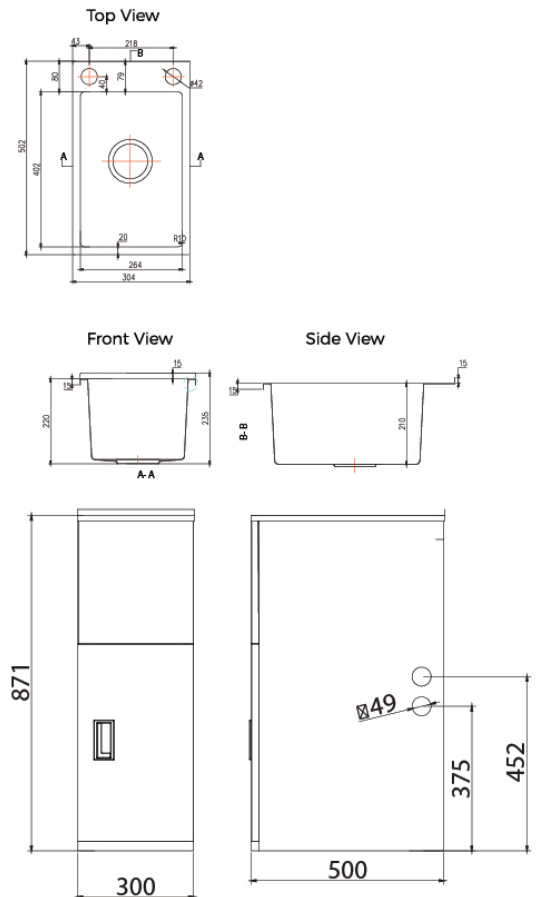

21L LAUNDRY UNIT

Bowl:

- 21 litre 304 brushed finish Stainless Steel bowl with R10 internal corners and 2 x Ø42 tap holes

Cabinet:

- Galvanised Steel Powder Coated in white
- Left hand or right hand opening door
- Cabinet floor
- Adjustable feet optional extra

Warranty:

- Metal cabinet: 10 years
- Stainless steel bowl: 25 years
- Plug and waste: 1 year
- Hinges and Rods: 1 year

Overall Dimensions:

300mm wide x 500mm deep, 871mm high

Product Codes:

70230 | 21L Laundry Unit