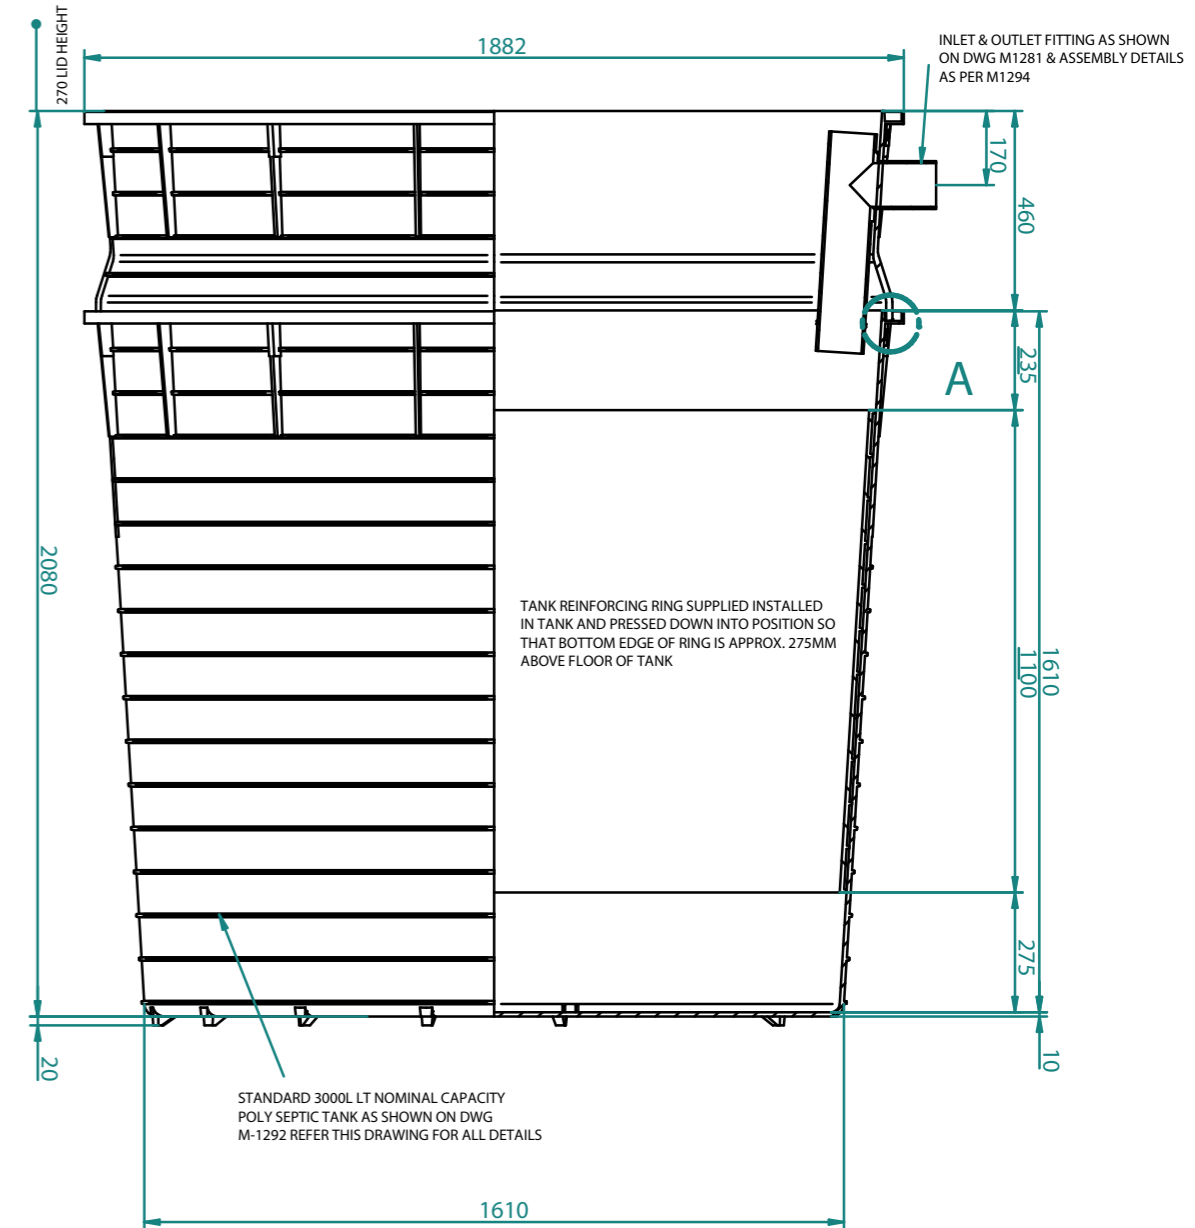

Product Name:
4000L Collection Well

EI Code:
87216

Dimensions:
2335 x 1880

Weight:
201 kg

Material:
PP

Additional Information:

/ Comes with inlet fitting and gasket

Product Code	Description	Weight kg	A Overall Height	B Liquid Level	C Tank Rim to Invert of Outlet	D Under Roof to Invert of Outlet	E Maximum Cover to Inlet Pipe	F Diameter at Top
87216	4000L Collection Well	201	2335	1845	225	475	325	1880

DETAIL A

*Drawing does not include lid on top of collection well

Disclaimer: All measurements are in millimetres and are subject to change without any prior notice. It is advised for this product to be installed by a professional contractor to ensure installation is correct. Further information is available at www.everhard.com.au