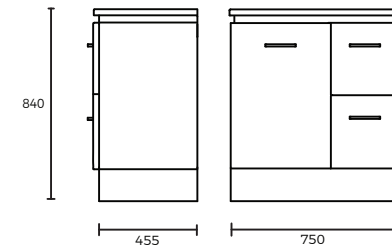

SPEC PACK BATHROOM COLLECTION

SPEC SHEET

CLASSIC 750 RH THIN TOP VANITY

PRODUCT CODE:

75452

FEATURES:

- / 15mm vitreous china top with overflow, 1TH
- / High gloss white cabinet made from moisture resistant E1 HMR board
- / Floor mounted only
- / Soft close doors with chrome handles
- / Adjustable shelf
- / Two drawers, left or right hand options

OVERALL DIMENSIONS:

750 W x 840 H x 455mm D

PRODUCT VARIATIONS:

75454 | Classic 750 LH Thin Top Vanity

WARRANTY:

5 year replacement only

1 year replacement warranty on plug and waste

Disclaimer: All measurement are in millimetres and are solely for reference purposes. Colours have been reproduced with as much accuracy as possible. Any changes resulting from technical advance of design or colour may be made without prior notice. Tapware, accessories and appliances are for illustration purposes only. Further information on warranties is available at www.everhard.com.au