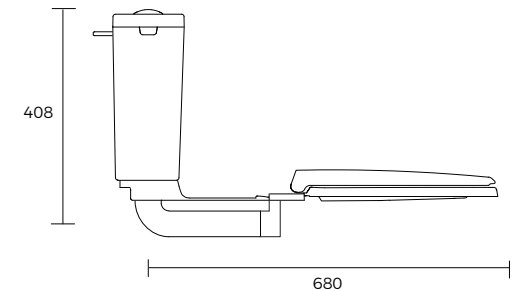

SPEC PACK EI TRADE COLLECTION

SPEC SHEET

EI TRADE PLASTIC CISTERN & SEAT

PRODUCT CODE:

75570

FEATURES:

- / Quality guaranteed polypropylene cistern
- / 420mm width to cover old cistern holes
- / 1.2kg polypropylene seat with quick release detach feature for cleaning and maintenance
- / Soft close toilet seat
- / WELS: 4 star rated 4.5/3L (3.4L avg/flush)
- / Flush capability: Convertible to 6/3L
- / 130-240mm set out range for pan

OVERALL DIMENSIONS:

408 H x 680 W

WARRANTY:

- 5 years cistern & pan
- 1 year seat & valve

Disclaimer: All measurement are in millimetres and are solely for reference purposes. Colours have been reproduced with as much accuracy as possible. Any changes resulting from technical advance of design or colour may be made without prior notice. Tapware, accessories and appliances are for illustration purposes only. Further information on warranties is available at www.everhard.com.au