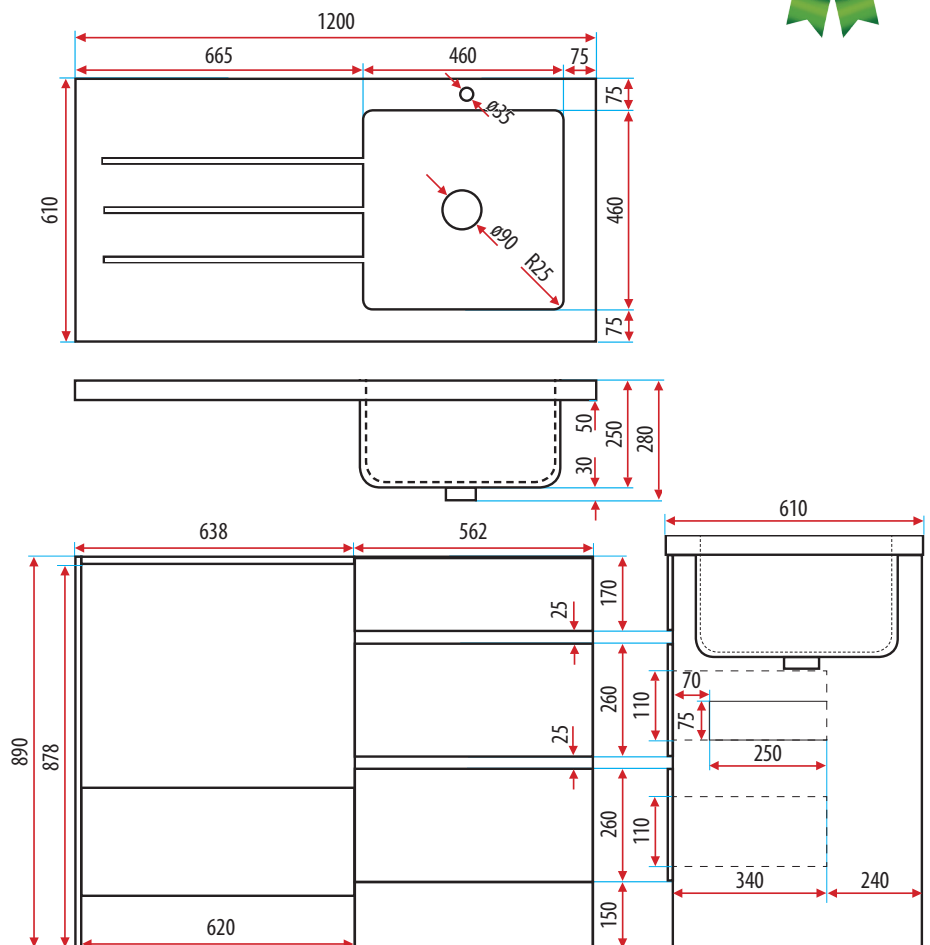

Bloom White Laundry Cabinet

PRODUCT DESCRIPTION

Top and bowl:

- Glossy white 50mm thick polymarble bench
- 45L bowl moulded into the bench
- built-in overflow
- 90mm basket waste
- Available in left hand or right hand configurations or without a tap hole

Cabinet:

- White Gloss Cabinet made from moisture resistant E1 HMR board
- Two spacious soft close drawers on heavy duty runners
- Chrome handles
- Top drawer has a cut-out for a standard 50mm S&P trap (not supplied)
- Accommodates all standard sized front loader washing machines

Overall dimensions:

1200mm wide x 600mm deep, 940mm high

Warranty:

5 years

Product codes:

Bloom White Laundry Cabinet
 Right hand bowl with tap hole 77060
 Left hand bowl with tap hole 77061
 No tap hole 77062

Disclaimer: All measurements are in millimetres and are solely for reference purposes. Colours have been reproduced with as much accuracy as possible. Any changes resulting from technical advance of design or colour may be made without prior notice. Tapware, accessories and appliances are for illustration purposes only. Further information on warranties is available at www.everhard.com.au