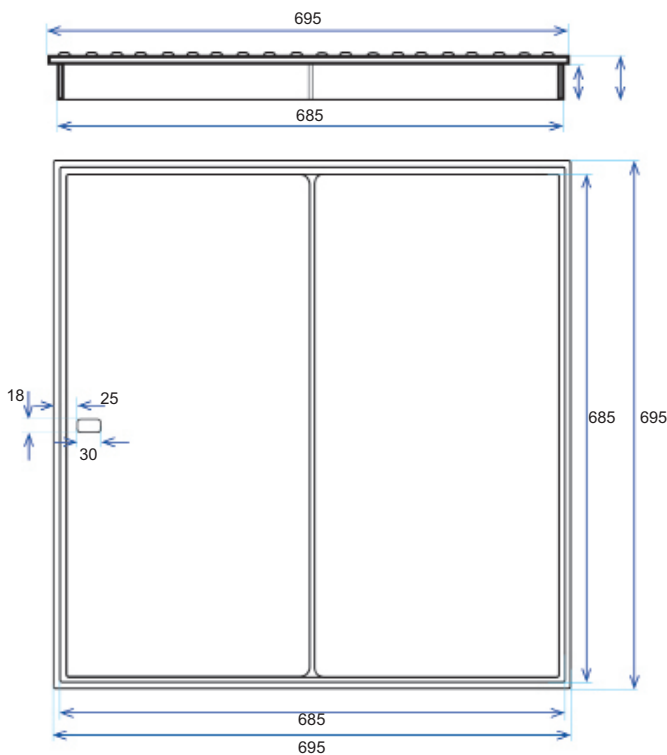

Product Code	Description	Class	Clear Opening	Cover Size	Load Bars	Weight Kg
21052	GMS Checker Plate Cover for Series 600 Polymer Pit	A	600 x 600	695 x 695	-	19.70
21054	GMS Lockdown Checker Plate Cover for Series 600 Polymer Pit	A	600 x 600	695 x 695	-	23.50
21053	GMS Checker Plate Cover for Series 600 Polymer Pit	B	600 x 600	695 x 695	50 x 6	27.00
21057	GMS Lockdown Checker Plate Cover for Series 600 Polymer Pit	B	600 x 600	695 x 695	50 x 6	36.50
21068	Anchor For Polymer Pit Grates & Checker Plates					

**Series 600 Checker Plate Lockdown Cover**

**Anchor for Polymer Pit Grates & Checker Plates**

**Class A**

**Class B**