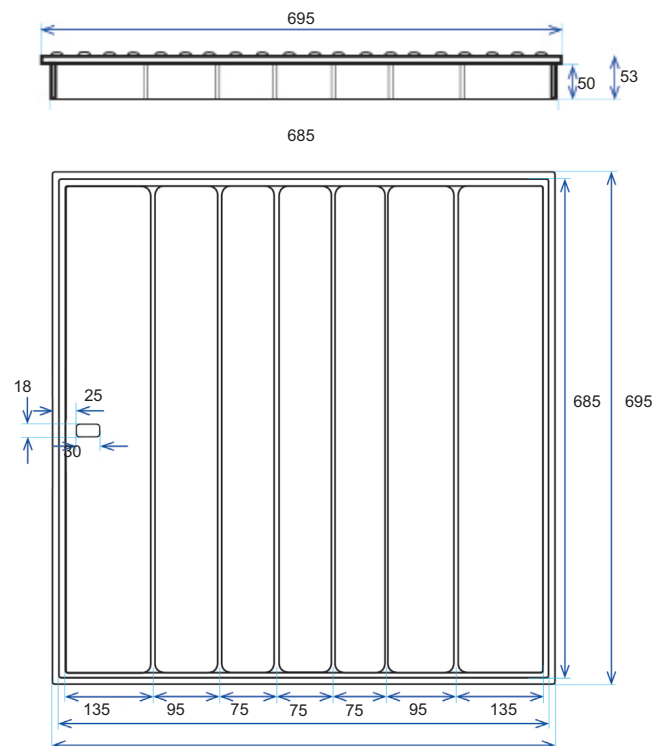

Product Code	Description	Class	Clear Opening	Cover Size	Load Bars	Weight Kg
21052	GMS Checker Plate Cover for Series 600 Polymer Pit	A	600 x 600	695 x 695	-	19.70
21054	GMS Lockdown Checker Plate Cover for Series 600 Polymer Pit	A	600 x 600	695 x 695	-	23.50
21053	GMS Checker Plate Cover for Series 600 Polymer Pit	B	600 x 600	695 x 695	50 x 6	27.00
21057	GMS Lockdown Checker Plate Cover for Series 600 Polymer Pit	B	600 x 600	695 x 695	50 x 6	36.50
21068	Anchor For Polymer Pit Grates & Checker Plates					

**Series 600 Checker Plate Lockdown Cover**

**Anchor for Polymer Pit Grates & Checker Plates**

**Class A**

**Class B**