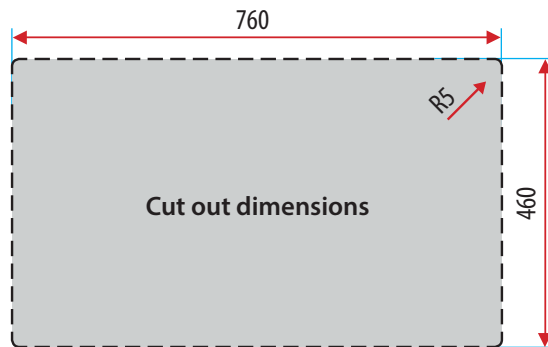

Squareline accessory kits can be purchased separately. (Product code: 97941)
Includes drainer basket, wooden chopping board and drainer tray

Disclaimer: While every care has been exercised in compiling and publishing the data contained in these pages, Everhard accepts no responsibility for errors or omissions and all information is believed to be correct at the time of printing. All colours have been reproduced with as much accuracy as possible. Dimensions and volumes are nominal. Please check the exact product measurements prior to beginning installation. Everhard reserves the right to delete or alter items without notice. Further information on warranties is available at www.everhard.com.au