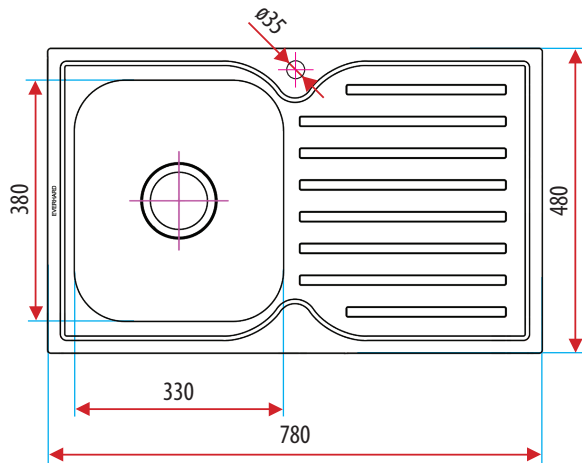

Squareline accessory kits can be purchased separately. (Product code: 97941)
Includes drainer basket, wooden chopping board and drainer tray

Disclaimer: While every care has been exercised in compiling and publishing the data contained in these pages, Everhard accepts no responsibility for errors or omissions and all information is believed to be correct at the time of printing. All colours have been reproduced with as much accuracy as possible. Dimensions and volumes are nominal. Please check the exact product measurements prior to beginning installation. Everhard reserves the right to delete or alter items without notice. Further information on warranties is available at www.everhard.com.au