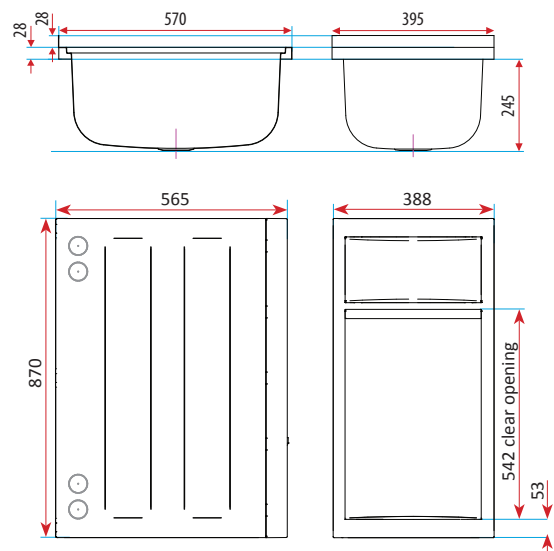

Classic 30L SP Laundry Unit

Product Codes:

71C3030 (Previously 71174)

Overall Dimensions:

395 W x 870 H x 570mm D

Bowl:

- / 30L silk finish 304 stainless steel bowl
- / 2 x Ø42 tap holes
- / Chrome plated blanking plug with nut
- / 50mm chrome basket waste

Cabinet:

- / White polymer cabinet
- / Left hand or right hand opening door
- / Chrome handle
- / Pre-marked washing machine hose holes
- / Interior floor

Warranty:

- Cabinet: 10 years
- Bowl: 10 years
- Plug and waste: 1 year
- Hinges and rods: 1 year

Disclaimer: All measurement are in millimetres and are solely for reference purposes. Colours have been reproduced with as much accuracy as possible. Any changes resulting from technical advance of design or colour may be made without prior notice. Tapware, accessories and appliances are for illustration purposes only. Further information on warranties is available at www.everhard.com.au