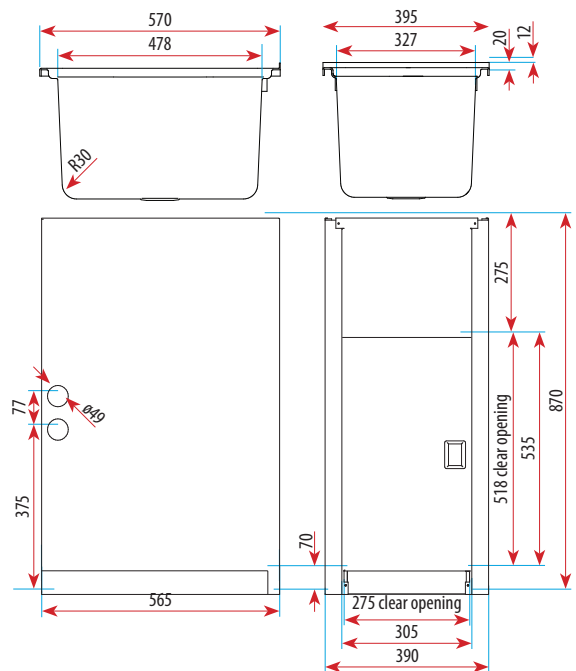

Classic 30L PS Laundry Unit

Product Codes:

71C3020 (Previously 70023)

Overall Dimensions:

395 W x 870 H x 570mm D

Bowl:

- / 35L white polymer bowl

Cabinet:

- / Galvanised steel powder coated
- / Left hand or right hand opening door
- / Cabinet floor

Inclusions:

- / 50mm plug and waste
- / Single bypass
- / Two washing machine hose holes on each side of the cabinet with protective grommets

Warranty:

- Metal cabinet: 10 years
- Stainless steel bowl: 10 years
- Plug and waste: 1 year
- Hinges and rods: 1 year

Disclaimer: All measurement are in millimetres and are solely for reference purposes. Colours have been reproduced with as much accuracy as possible. Any changes resulting from technical advance of design or colour may be made without prior notice. Tapware, accessories and appliances are for illustration purposes only. Further information on warranties is available at www.everhard.com.au

Version: 001