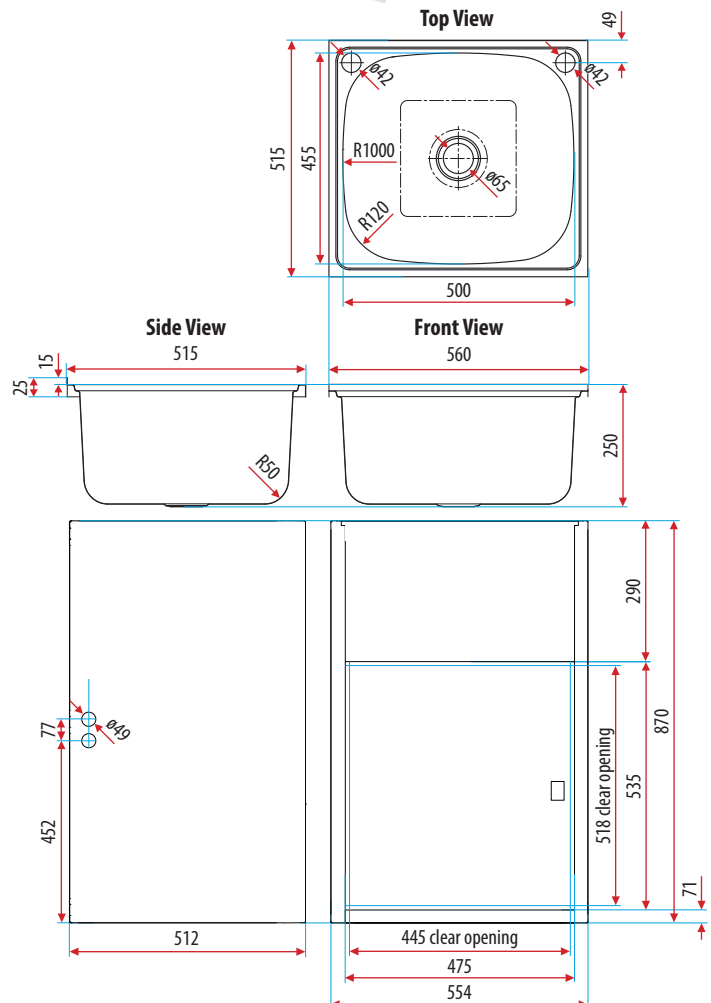

### Bowl:

- 45 litre 304 Stainless Steel Square Bowl
- Two  $\varnothing 42$ mm tap holes with single bypass <sup>4</sup>
- Chrome plated blanking plug with nut <sup>6</sup>
- 50mm Chrome basket waste <sup>5</sup>

### Overall dimensions:

560mm wide x 518mm deep, 870mm high

### Optional extras:

97943 Adjustable Feet for Metal Laundry Cabinets (set of four)

71190OF NuGleam Standard 45L Laundry Unit with Overflow added

Laundry Unit with added Overflow

Disclaimer: While every care has been exercised in compiling and publishing the data contained in these pages, Everhard accepts no responsibility for errors or omissions and all information is believed to be correct at the time of production. Dimensions and volumes are nominal. Please check the exact product measurements prior to beginning installation. Everhard reserves the right to delete or alter items without notice. Further information on warranties is available at [www.everhard.com.au](http://www.everhard.com.au)