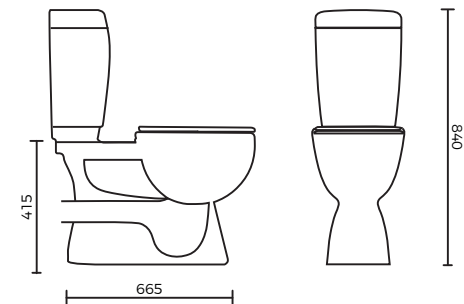

#### FEATURES:

- / Full vitreous china suite
- / Boxed rim flush wall faced pan
- / Soft closing & quick release seat
- / Polypropylene seat and lid, chrome dual flush button
- / Bottom inlet RH/LH or back inlet
- / WELS 4 star rated, 4/5/3L

#### OVERALL DIMENSIONS:

665 W x 840mm H