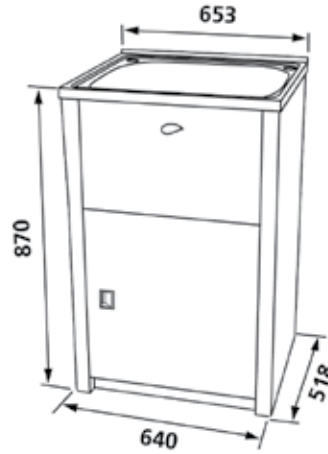

**LAUNDRY COLLECTION**  
**NuGleam™ by Everhard Maxi Laundry Unit**

IMAGE

CODE

PRODUCT DESCRIPTION

71175

NuGleam™ Maxi Laundry Unit

<p>Cabinet:          Colour:          Bowl:          Litres:          Floor          By Pass:          Waste:          Guarrantee:</p>	<p>Galvanised Steel Powder Coated          White          304 Stainless Steel Square Bowl          70L          Yes          Single By Pass          Chrome Basket Waste (50mm)          25 Years</p>
<p>Accessories:</p>	<p>Designed for left or right hand door opening applications</p>